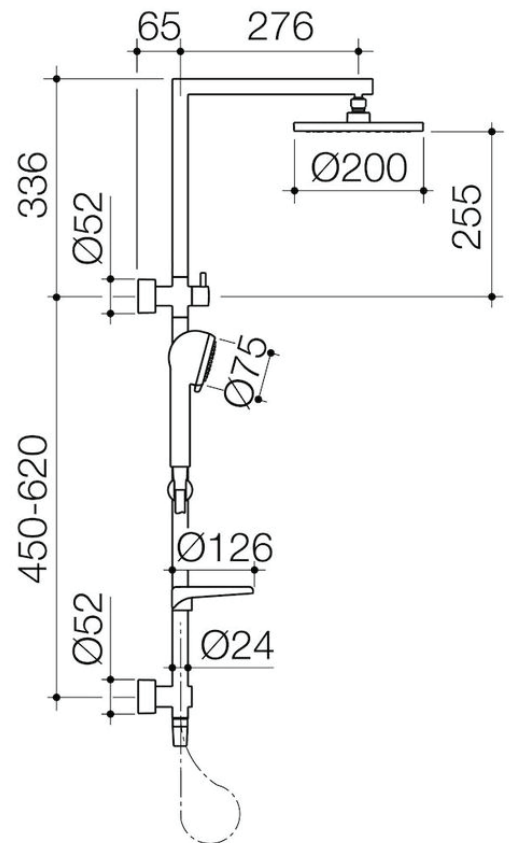

## URBANE RAIL SHOWER WITH OVERHEAD

Chrome - 98590C3A

Black - 98590B3A

**CAROMA**

### SPECIFICATION

WELS Star Rating 3

Flow Rate 9 Lt.

Adjustable Fixings

Chrome Plated Brass

Dual Function Handpiece

Available in polished chrome or matte black

Features an integrated diverter

Two spray options on hand shower for added functionality

Includes convenient, integrated chrome soap dish

Easy slide rail height adjustment

Easy clean silicone nozzles

Smooth, silverflex shower hose for durability and easy cleaning

Top inlet for easy retrofit ability

Match with the Caroma Urbane collection of toilets, basins, baths, tapware & accessories