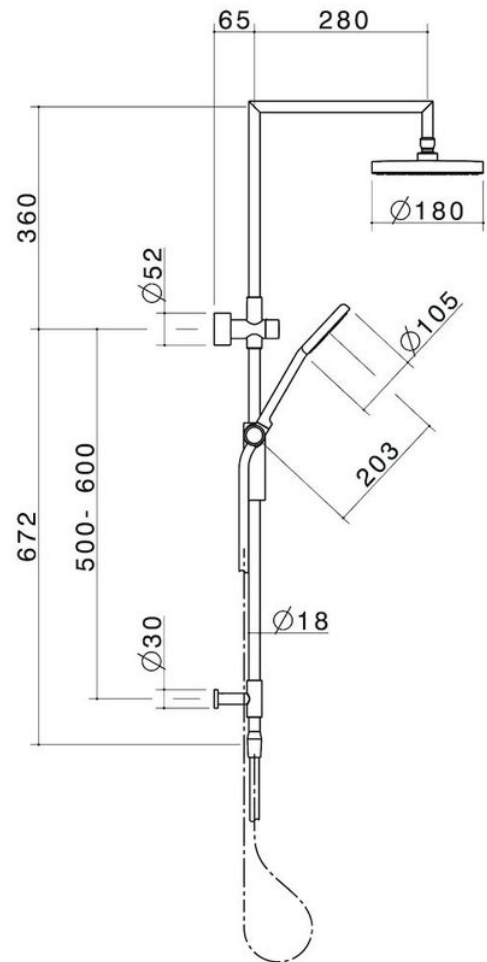

BLISS RAIL SHOWER WITH OVERHEAD

1886.043A

SPECIFICATION

WELS Star Rating 3

Flow Rate 9 Lt.

Adjustable Fixings

Chrome Plated Brass

Single Function Handpiece

Integrated diverter for seamless transition between hand and overhead showers

Ergonomic hand shower bracket with push button for easy height adjustment

Exclusive Aquasoft Technology combines air and water to deliver a gentle yet invigorating shower